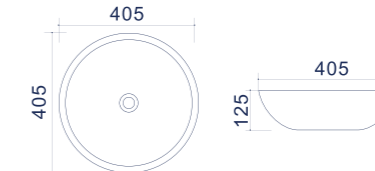

Carino

Countertop washbasins

FEATURES

- 10 years Warranty
- Thin rim
- Glossy coating

Code	Size (mm)	Weight (kg)	Volume (cbm)	Material	Colour	Overflow	Faucet hole
TR 415	405*405*125	7	0,026	Ceramics	White	No	No