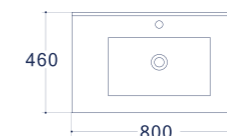

Neva 80

Furniture washbasins

FEATURES

Warranty

Glossy coating

Code	Size (mm)	Weight (kg)	Volume (cbm)	Material	Colour	Overflow	Faucet hole
UP 4530-800	800*460*170	17	0,091	Ceramics	White	Yes	Yes