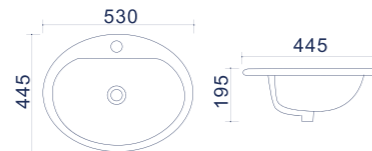

Yana

Furniture washbasins

FEATURES

Warranty

Glossy coating

Code	Size (mm)	Weight (kg)	Volume (cbm)	Material	Colour	Overflow	Faucet hole
TR 4056	530*445*195	10	0,055	Ceramics	White	No	Yes