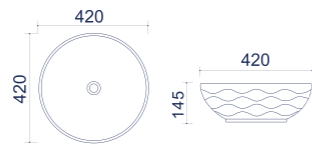

Arya

Countertop washbasins

FEATURES

- 10 years Warranty
- Thin rim
- Glossy coating

| Code | Size (mm) | Weight (kg) | Volume (cbm) | Material | Colour | Overflow | Faucet hole |
|----------|-------------|-------------|--------------|----------|--------|----------|-------------|
| UP4010-2 | 420*420*145 | 6,2 | 0,035 | Ceramics | White | No | No |

Arya

Countertop washbasins

FEATURES

- 10 years Warranty
- Thin rim
- Glossy coating

| Code | Size (mm) | Weight (kg) | Volume (cbm) | Material | Colour | Overflow | Faucet hole |
|---------------|-------------|-------------|--------------|----------|--------|----------|-------------|
| UP 4010-2-B10 | 420*420*140 | 6,2 | 0,035 | Ceramics | Grey | No | No |

Arya

Countertop washbasins

FEATURES

- 10 years Warranty
- Thin rim
- Glossy coating

| Code | Size (mm) | Weight (kg) | Volume (cbm) | Material | Colour | Overflow | Faucet hole |
|--------------|-------------|-------------|--------------|----------|--------|----------|-------------|
| UP 4010-2-B1 | 420*420*140 | 6,2 | 0,035 | Ceramics | Blue | No | No |