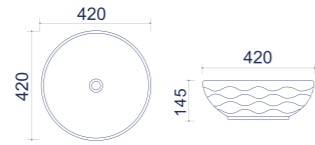

Mensa

Countertop washbasins

FEATURES

- 10 years** Warranty
- Thin rim
- Glossy coating

| Code | Size (mm) | Weight (kg) | Volume (cbm) | Material | Colour | Overflow | Faucet hole |
|------------------|-------------|-------------|--------------|----------|-------------------|----------|-------------|
| UP4018-2-B10+B20 | 420*420*110 | 6 | 0,029 | Ceramics | White + Turquoise | No | No |

Arya

Countertop washbasins

FEATURES

- 10 years Warranty
- Thin rim
- Glossy coating

| Code | Size (mm) | Weight (kg) | Volume (cbm) | Material | Colour | Overflow | Faucet hole |
|----------|-------------|-------------|--------------|----------|--------|----------|-------------|
| UP4010-2 | 420*420*145 | 6,2 | 0,035 | Ceramics | White | No | No |