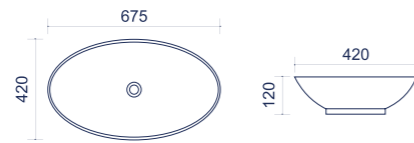

Mona

Countertop washbasins

FEATURES

Warranty

Thin rim

Glossy coating

Code	Size (mm)	Weight (kg)	Volume (cbm)	Material	Colour	Overflow	Faucet hole
TR41280	675*420*120	13	0,047	Ceramics	White	No	No