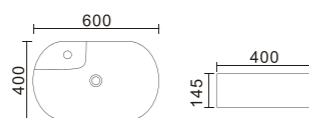

Gloria

Countertop washbasins