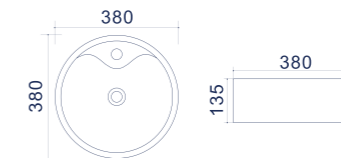

Vesta

Countertop washbasins

FEATURES

Warranty

Thin rim

Glossy coating

Code	Size (mm)	Weight (kg)	Volume (cbm)	Material	Colour	Overflow	Faucet hole
TR 4161	380*380*135	9	0,025	Ceramics	White	Yes	Yes