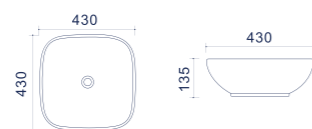

Hermosa Square

Countertop washbasins