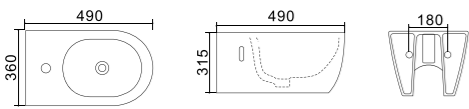

Orion

Wall hung WC with bidet function

FEATURES

Warranty

Glossy coating

| Code | Size (mm) | Weight (kg) | Volume (cbm) | Material | Slow down seat cover | Colour |
|---------|-------------|-------------|--------------|----------|----------------------|--------|
| TR 2237 | 510*350*350 | 28 | 0,1 | Ceramics | Included | White |

Caneo bidet

Wall hung WC

FEATURES

Warranty

Glossy coating

| Code | Size (mm) | Weight (kg) | Volume (cbm) | Material | Slow down seat cover | Colour |
|---------|-------------|-------------|--------------|----------|----------------------|--------|
| TR 5151 | 490*360*315 | 16 | 0,068 | Ceramics | No | White |

Countertop washbasins

Diana

Countertop washbasins

FEATURES

| Code | Size (mm) | Weight (kg) | Volume (cbm) | Material | Colour | Overflow | Faucet hole |
|---------|-------------|-------------|--------------|----------|--------|----------|-------------|
| TR 4925 | 585*385*140 | 12 | 0,039 | Ceramics | White | No | No |