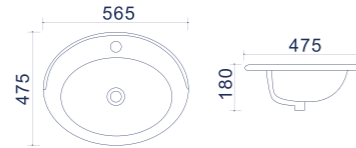

Yana

Furniture washbasins

FEATURES

Warranty

Glossy coating

Code	Size (mm)	Weight (kg)	Volume (cbm)	Material	Colour	Overflow	Faucet hole
TR 404	565*475*180	10	0,114	Ceramics	White	No	Yes