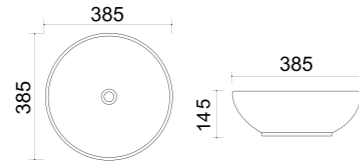

Lena L

Countertop washbasins

FEATURES

- **10 years** Warranty
- Thin rim
- Glossy coating

Code	Size (mm)	Weight (kg)	Volume (cbm)	Material	Colour	Overflow	Faucet hole
UP 4005-2	385*385*145	5,8	0,031	Ceramics	White	No	No