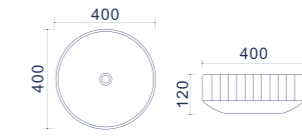

Mars

Countertop washbasins

FEATURES

- **10 years** Warranty
- Glossy coating

Code	Size (mm)	Weight (kg)	Volume (cbm)	Material	Colour	Overflow	Faucet hole
UP 4040-2	400*400*120	6,5	0,032	Ceramics	White	No	No