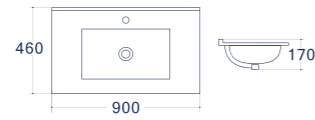

Neva 90

Furniture washbasins

FEATURES

Warranty

Glossy coating

Code	Size (mm)	Weight (kg)	Volume (cbm)	Material	Colour	Overflow	Faucet hole
UP 4530-900	900*460*170	18	0,1	Ceramics	White	Yes	Yes