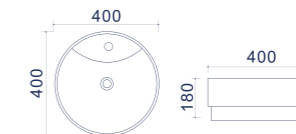

Juno

Furniture washbasins

FEATURES

Warranty

Thin rim

Glossy coating

Code	Size (mm)	Weight (kg)	Volume (cbm)	Material	Colour	Overflow	Faucet hole
TR 41299	400*400*180	13	0,035	Ceramics	White	Yes	Yes