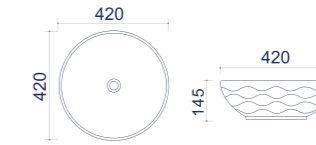

Arya

Countertop washbasins

FEATURES

- 10 years Warranty
- Thin rim
- Glossy coating

| Code | Size (mm) | Weight (kg) | Volume (cbm) | Material | Colour | Overflow | Faucet hole |
|----------|-------------|-------------|--------------|----------|--------|----------|-------------|
| UP4010-2 | 420*420*145 | 6,2 | 0,035 | Ceramics | White | No | No |

Arya

Countertop washbasins

FEATURES

- 10 years Warranty
- Thin rim
- Glossy coating

| Code | Size (mm) | Weight (kg) | Volume (cbm) | Material | Colour | Overflow | Faucet hole |
|---------------|-------------|-------------|--------------|----------|--------|----------|-------------|
| UP 4010-2-B10 | 420*420*140 | 6,2 | 0,035 | Ceramics | Grey | No | No |