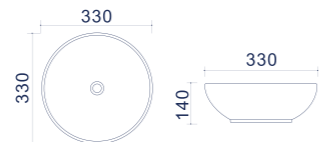

Vive

Countertop washbasins

FEATURES

- **10 years** Warranty
- Thin rim
- Glossy coating

Code	Size (mm)	Weight (kg)	Volume (cbm)	Material	Colour	Overflow	Faucet hole
TR 4003-3	330*330*140	3,1	0,015	Ceramics	White	No	No