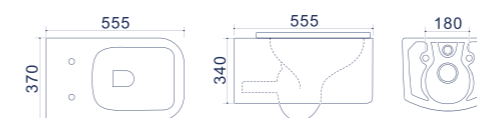

Accord

Wall hung WC

FEATURES

Warranty

Glossy coating

Code	Size (mm)	Weight (kg)	Volume (cbm)	Material	Slow down seat cover	Colour
TR 2122D	555*370*340	27	0,072	Ceramics	Included	White