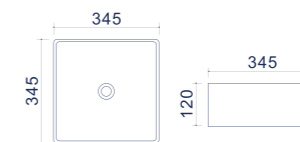

Roma Square

Countertop washbasins

FEATURES

Warranty

Thin rim

Glossy coating

Code	Size (mm)	Weight (kg)	Volume (cbm)	Material	Colour	Overflow	Faucet hole
TR 41314	345*345*120	8	0,017	Ceramics	White	No	No