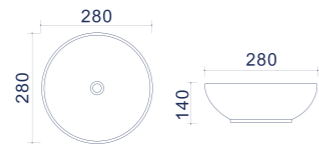

Lena S

Countertop washbasins

FEATURES

- **10 years** Warranty
- Thin rim
- Glossy coating

Code	Size (mm)	Weight (kg)	Volume (cbm)	Material	Colour	Overflow	Faucet hole
UP 4005-4	280*280*140	3	0,011	Ceramics	White	No	No