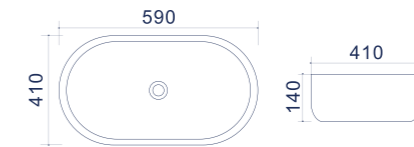

Venus

Countertop washbasins

FEATURES

Warranty

Glossy coating

Code	Size (mm)	Weight (kg)	Volume (cbm)	Material	Colour	Overflow	Faucet hole
TR 4916	590*410*140	13	0,042	Ceramics	White	No	No