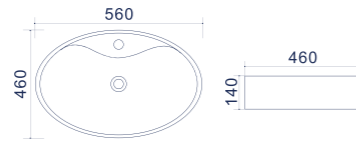

Melia

Countertop washbasins

FEATURES

Warranty

Glossy coating

Code	Size (mm)	Weight (kg)	Volume (cbm)	Material	Colour	Overflow	Faucet hole
TR 4031	560*460*140	14	0,045	Ceramics	White	Yes	Yes