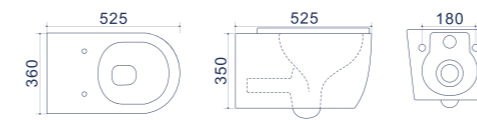

Wall hung WC

FEATURES

Warranty

Glossy coating

| Code | Size (mm) | Weight (kg) | Volume (cbm) | Material | Slow down seat cover | Colour |
|---------|-------------|-------------|--------------|----------|----------------------|--------|
| TR 2210 | 520*360*360 | 26 | 0,07 | Ceramics | Included | White |