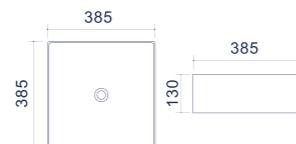

Hestia

Countertop washbasins

FEATURES

Warranty

Glossy coating

Code	Size (mm)	Weight (kg)	Volume (cbm)	Material	Colour	Overflow	Faucet hole
TR 41120	385*385*130	13	0,019	Ceramics	White	No	No