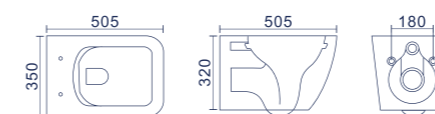

Gravis

Wall hung WC