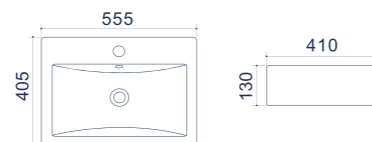

Fortis

Countertop washbasins