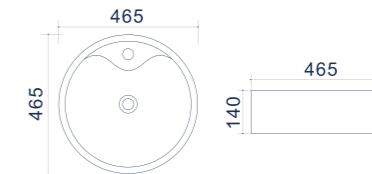

Eros

Countertop washbasins

FEATURES

Warranty

Thin rim

Glossy coating

Code	Size (mm)	Weight (kg)	Volume (cbm)	Material	Colour	Overflow	Faucet hole
TR 4104	465*465*140	14	0,038	Ceramics	White	Yes	Yes