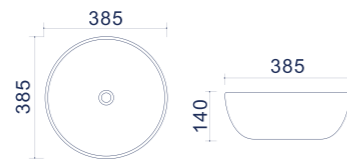

Sofia

Countertop washbasins

FEATURES

Code	Size (mm)	Weight (kg)	Volume (cbm)	Material	Colour	Overflow	Faucet hole
UP4003-2-U18	385*385*140	7,8	0,03	Ceramics	Black matte	No	No