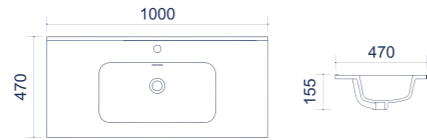

Venta 100

Furniture washbasins

FEATURES

Warranty

Glossy coating

Code	Size (mm)	Weight (kg)	Volume (cbm)	Material	Colour	Overflow	Faucet hole
UP410-1000	1000*470*155	21	0.105	Ceramics	White	Yes	Yes