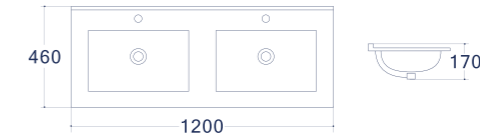

Neva Double 120

Furniture washbasins

FEATURES

Warranty

Glossy coating

Code	Size (mm)	Weight (kg)	Volume (cbm)	Material	Colour	Overflow	Faucet hole
UP 4596-1200	1200*460*170	22	0,13	Ceramics	White	Yes	Yes