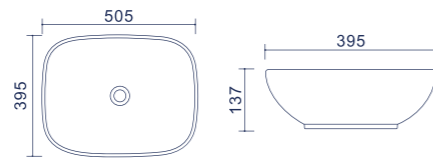

Hera

Countertop washbasins

FEATURES

Warranty

Thin rim

Glossy coating

Code	Size (mm)	Weight (kg)	Volume (cbm)	Material	Colour	Overflow	Faucet hole
TR 41290	510*400*130	13	0,034	Ceramics	White	No	No