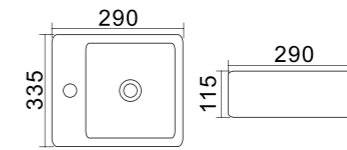

Medusa

Hanging washbasins

FEATURES

- **10 years** Warranty
- Glossy coating

Code	Size (mm)	Weight (kg)	Volume (cbm)	Material	Colour	Overflow	Faucet hole
TR4549	290*335*115	8	0,017	Ceramics	White	No	Yes