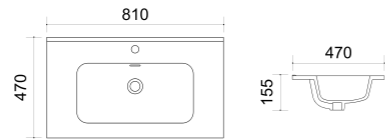

Venta 80

Furniture washbasins

FEATURES

Warranty

Glossy coating

Code	Size (mm)	Weight (kg)	Volume (cbm)	Material	Colour	Overflow	Faucet hole
UP410-800	810*470*155	17.5	0.084	Ceramics	White	Yes	Yes