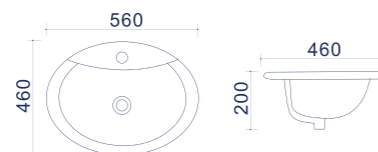

Yana

Furniture washbasins

FEATURES

Warranty

Glossy coating

Code	Size (mm)	Weight (kg)	Volume (cbm)	Material	Colour	Overflow	Faucet hole
TR 902	560*460*200	8	0,061	Ceramics	White	Yes	Yes