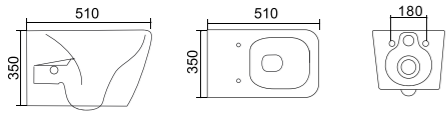

Orion

Wall hung WC with bidet function

FEATURES

Warranty

Glossy coating

| Code | Size (mm) | Weight (kg) | Volume (cbm) | Material | Slow down seat cover | Colour |
|---------|-------------|-------------|--------------|----------|----------------------|--------|
| TR 2237 | 510*350*350 | 28 | 0,1 | Ceramics | Included | White |