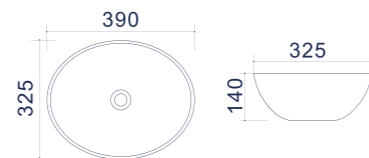

Alma

Countertop washbasins

FEATURES

Warranty

Thin rim

Glossy coating

Code	Size (mm)	Weight (kg)	Volume (cbm)	Material	Colour	Overflow	Faucet hole
TR 4047	390*325*140	7	0,023	Ceramics	White	No	No