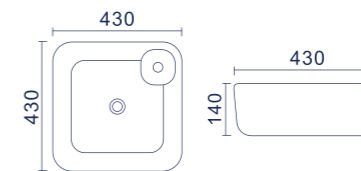

Marina

Countertop washbasins