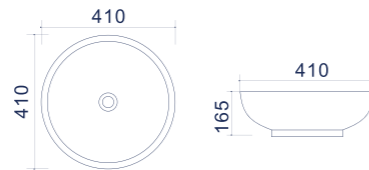

Tinos

Countertop washbasins

FEATURES

Warranty

Thin rim

Glossy coating

Code	Size (mm)	Weight (kg)	Volume (cbm)	Material	Colour	Overflow	Faucet hole
TR 4947	410*410*165	9	0,034	Ceramics	White	Yes	No