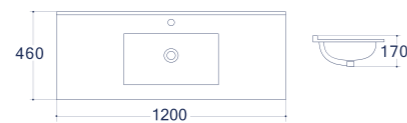

Neva 120

Furniture washbasins

FEATURES

Warranty

Glossy coating

Code	Size (mm)	Weight (kg)	Volume (cbm)	Material	Colour	Overflow	Faucet hole
UP 4530-1200	1200*460*170	21	0,13	Ceramics	White	Yes	Yes