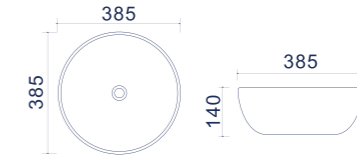

Sofia

Countertop washbasins

FEATURES

Warranty

Glossy coating

Code	Size (mm)	Weight (kg)	Volume (cbm)	Material	Colour	Overflow	Faucet hole
UP 4003-2	385*385*140	7,8	0,03	Ceramics	White	No	No