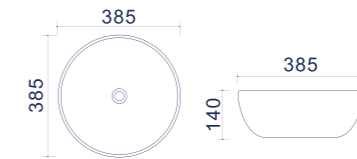

Sofia Matte

Countertop washbasins

FEATURES

Warranty

Matte coating

Code	Size (mm)	Weight (kg)	Volume (cbm)	Material	Colour	Overflow	Faucet hole
UP 4003-2-U20	385*385*140	7,8	0,03	Ceramics	White matte	No	No