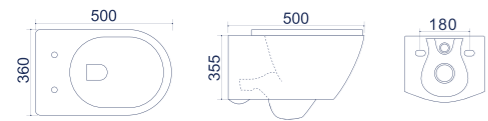

Korona

Wall hung WC