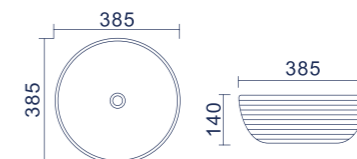

Sofia

Countertop washbasins

Warranty

Glossy coating

Code	Size (mm)	Weight (kg)	Volume (cbm)	Material	Colour	Overflow	Faucet hole
UP 4003H-2-B18+B20	385*385*140	7,8	0,03	Ceramics	White + Black	No	No