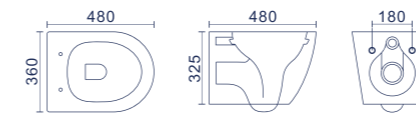

Amaro

Wall hung WC