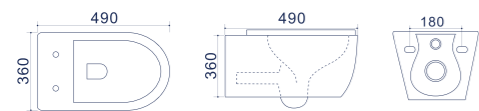

Caneo

Wall hung WC