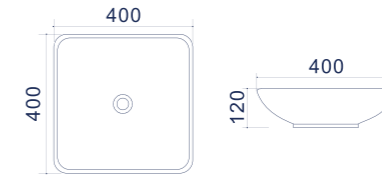

Atlas

Countertop washbasins

FEATURES

Warranty

Thin rim

Glossy coating

Code	Size (mm)	Weight (kg)	Volume (cbm)	Material	Colour	Overflow	Faucet hole
STR 4322	400*400*120	9	0,019	Ceramics	White	No	No