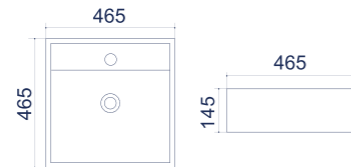

Medusa

Hanging washbasins

FEATURES

- **10 years** Warranty
- Glossy coating

Code	Size (mm)	Weight (kg)	Volume (cbm)	Material	Colour	Overflow	Faucet hole
TR 4032	465*465*135	9	0,037	Ceramics	White	Yes	Yes