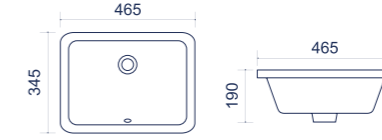

Tremo

Furniture washbasins

FEATURES

Warranty

Code	Size (mm)	Weight (kg)	Volume (cbm)	Material	Colour	Overflow	Faucet hole
TR4070	465*345*190	9	0.041	Ceramics	White	Yes	No