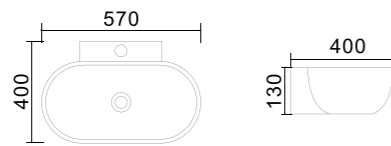

Amigo

Hanging washbasins

FEATURES

- **10 years** Warranty
- Glossy coating

Code	Size (mm)	Weight (kg)	Volume (cbm)	Material	Colour	Overflow	Faucet hole
TR40152	400*570*130	12	0,039	Ceramics	White	No	Yes