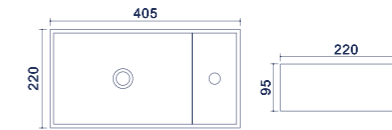

Fika

Furniture washbasins

FEATURES

Warranty

Glossy coating

Code	Size (mm)	Weight (kg)	Volume (cbm)	Material	Colour	Overflow	Faucet hole
TR 41355	405*220*95	6,8	0,083	Ceramics	White	No	Yes