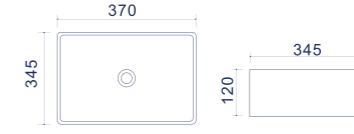

Roma

Countertop washbasins

FEATURES

Warranty

Thin rim

Glossy coating

Code	Size (mm)	Weight (kg)	Volume (cbm)	Material	Colour	Overflow	Faucet hole
TR 41313	345*370*120	8	0,017	Ceramics	White	No	No