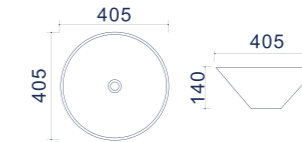

Linda

Countertop washbasins

FEATURES

- **10 years** Warranty
- Thin rim
- Glossy coating

Code	Size (mm)	Weight (kg)	Volume (cbm)	Material	Colour	Overflow	Faucet hole
UP 4006-2	405*405*140	5,2	0,033	Ceramics	White	No	No