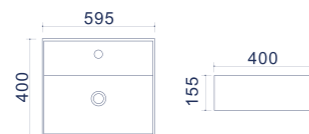

Torino

Countertop washbasins

FEATURES

Warranty

Glossy coating

Code	Size (mm)	Weight (kg)	Volume (cbm)	Material	Colour	Overflow	Faucet hole
TR 41297	595*400*155	17	0,045	Ceramics	White	Yes	Yes