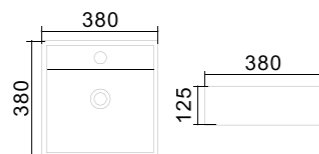

Medusa

Countertop washbasins