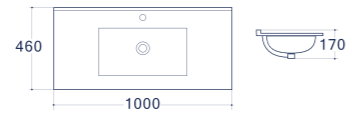

Neva 100

Furniture washbasins

FEATURES

Warranty

Glossy coating

Code	Size (mm)	Weight (kg)	Volume (cbm)	Material	Colour	Overflow	Faucet hole
UP 4530-1000	1000*460*170	19	0,11	Ceramics	White	Yes	Yes