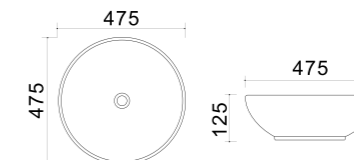

Lena XL

Countertop washbasins