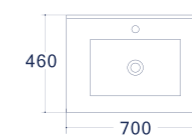

Neva 70

Furniture washbasins

FEATURES

Warranty

Glossy coating

Code	Size (mm)	Weight (kg)	Volume (cbm)	Material	Colour	Overflow	Faucet hole
UP 4530-700	700*460*170	15	0,08	Ceramics	White	Yes	Yes