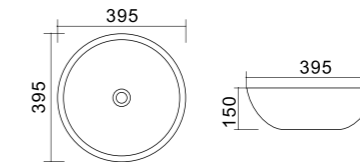

Arya

Countertop washbasins

FEATURES

- 10 years Warranty
- Thin rim
- Glossy coating

| Code | Size (mm) | Weight (kg) | Volume (cbm) | Material | Colour | Overflow | Faucet hole |
|---------------|-------------|-------------|--------------|----------|--------|----------|-------------|
| UP 4010-2-B18 | 420*420*140 | 6,2 | 0,035 | Ceramics | Black | No | No |

Oslo

Countertop washbasins

FEATURES

- 10 years Warranty
- Thin rim

| Code | Size (mm) | Weight (kg) | Volume (cbm) | Material | Colour | Overflow | Faucet hole |
|--------|------------|-------------|--------------|----------|--------|----------|-------------|
| TR4921 | 395*395*15 | 9 | 0,032 | Ceramics | White | No | No |