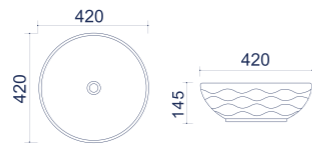

Arya

Countertop washbasins

FEATURES

- 10 years Warranty
- Thin rim
- Glossy coating

| Code | Size (mm) | Weight (kg) | Volume (cbm) | Material | Colour | Overflow | Faucet hole |
|--------------|-------------|-------------|--------------|----------|--------|----------|-------------|
| UP 4010-2-B1 | 420*420*140 | 6,2 | 0,035 | Ceramics | Blue | No | No |

Carino

Countertop washbasins

FEATURES

- 10 years Warranty
- Thin rim
- Glossy coating

| Code | Size (mm) | Weight (kg) | Volume (cbm) | Material | Colour | Overflow | Faucet hole |
|--------|-------------|-------------|--------------|----------|--------|----------|-------------|
| TR 415 | 405*405*125 | 7 | 0,026 | Ceramics | White | No | No |

Arya

Countertop washbasins

FEATURES

- 10 years Warranty
- Thin rim
- Glossy coating

| Code | Size (mm) | Weight (kg) | Volume (cbm) | Material | Colour | Overflow | Faucet hole |
|---------------|-------------|-------------|--------------|----------|--------|----------|-------------|
| UP 4010-2-B18 | 420*420*140 | 6,2 | 0,035 | Ceramics | Black | No | No |