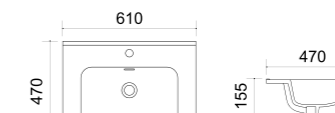

Venta 60

Furniture washbasins

FEATURES

Warranty

Glossy coating

Code	Size (mm)	Weight (kg)	Volume (cbm)	Material	Colour	Overflow	Faucet hole
UP410-600	610*470*155	13	0,065	Ceramics	White	Yes	Yes