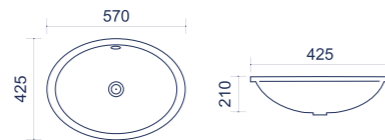

Coma

Furniture washbasins

FEATURES

Warranty

Code	Size (mm)	Weight (kg)	Volume (cbm)	Material	Colour	Overflow	Faucet hole
TR4008	570*425*210	9	0.060	Ceramics	White	Yes	No